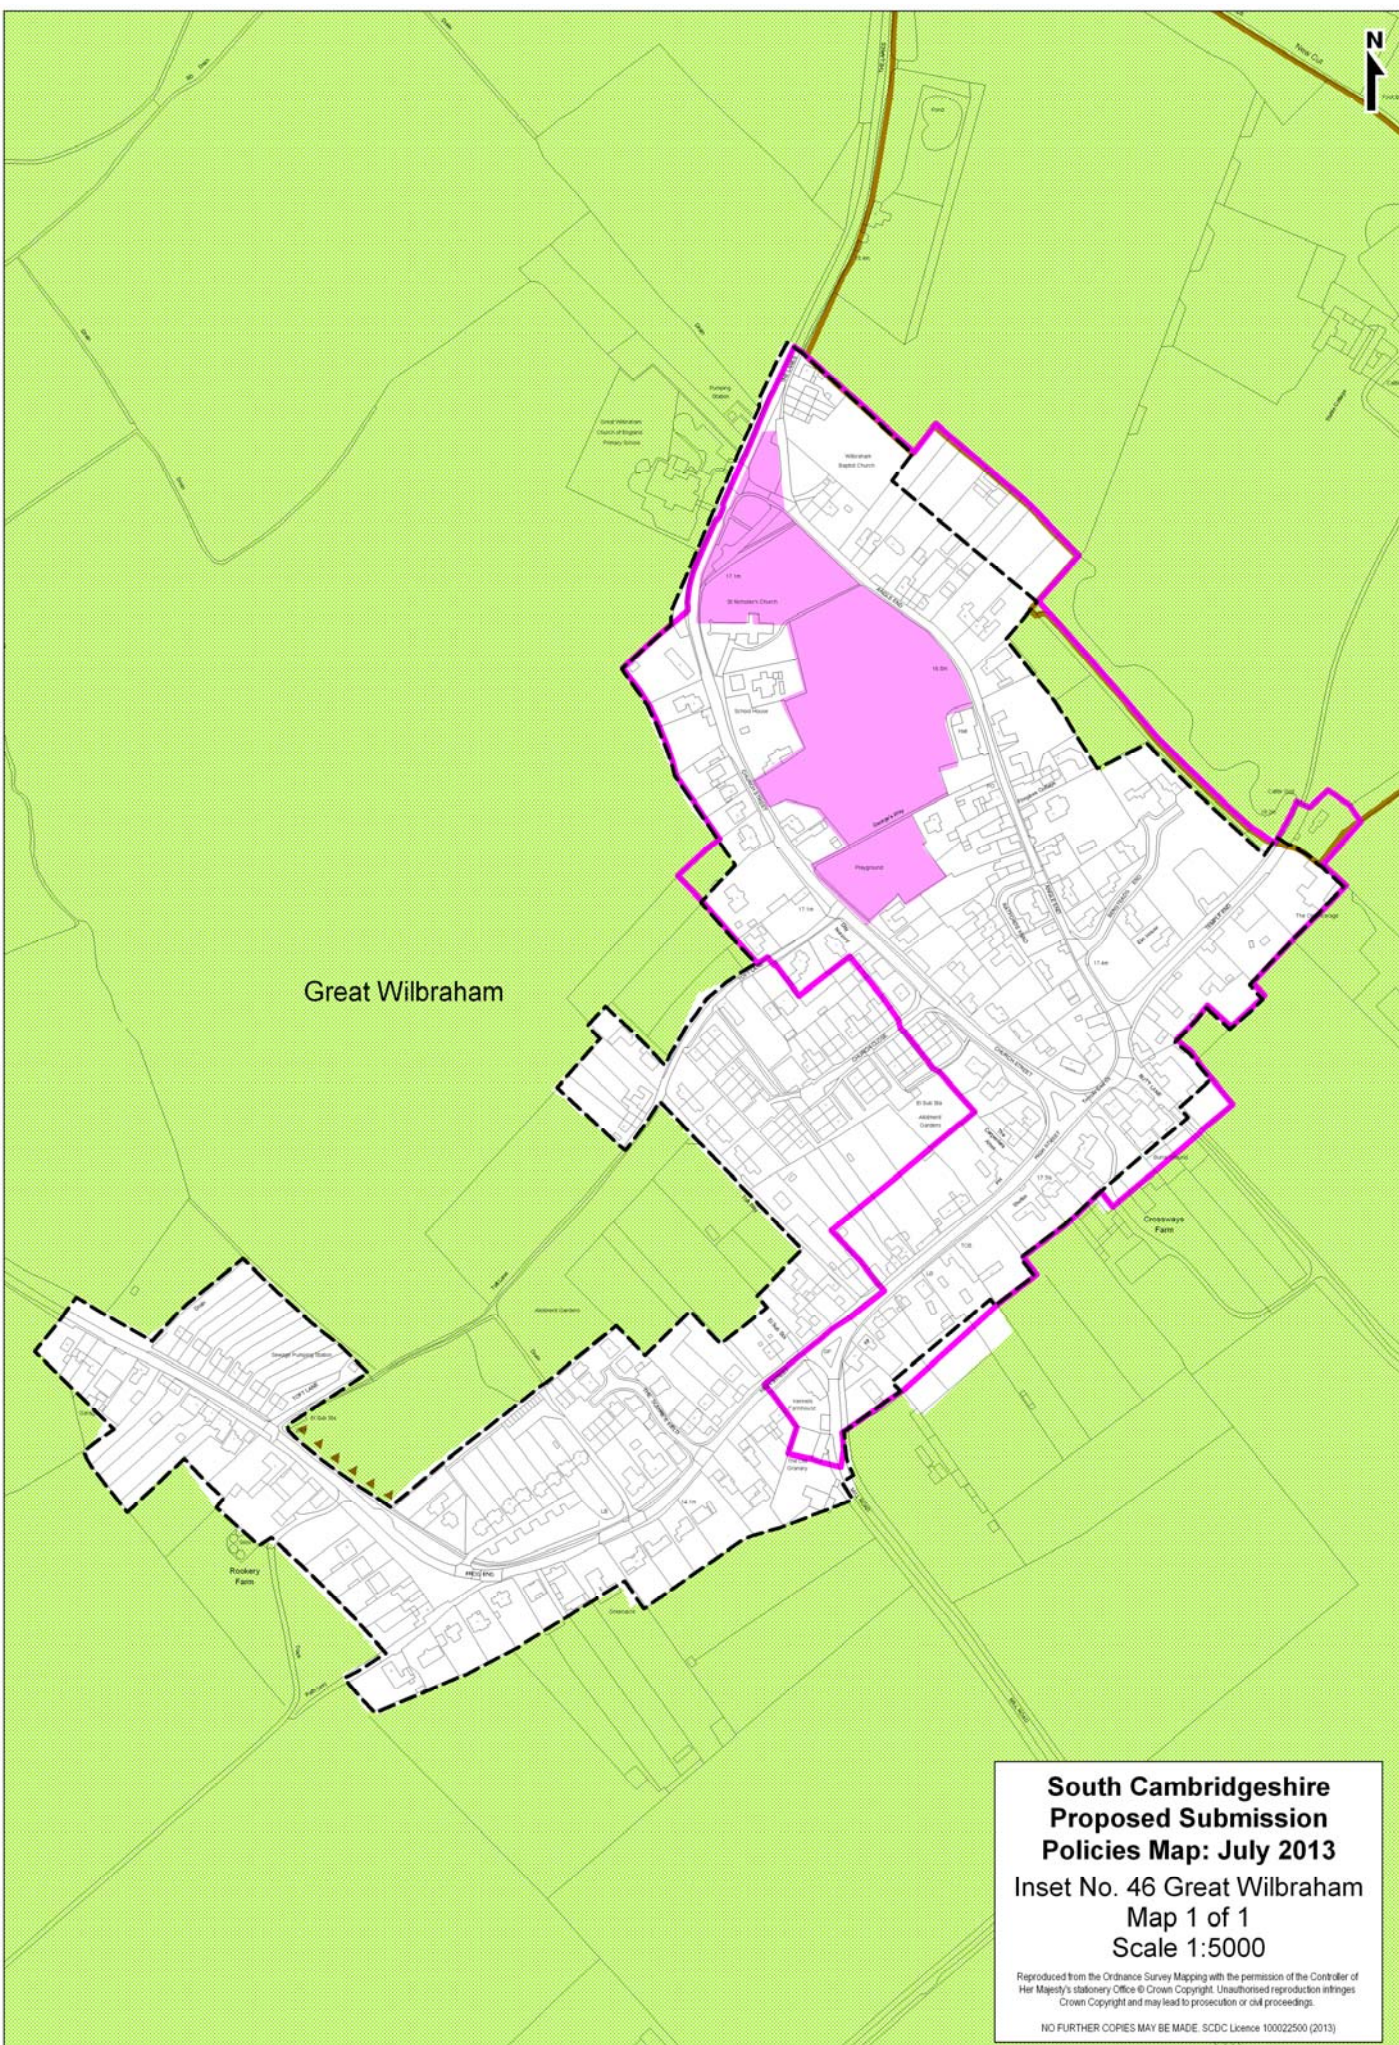

Reproduced from the Ordnance Survey Mapping with the permission of the Controller of Her Majesty's Stationery Office © Crown Copyright. Unauthorised reproduction infringes Crown Copyright and may lead to prosecution or civil proceedings.

NO FURTHER COPIES MAY BE MADE. SCDC Licence 100022500 (2013)

SCI1 (2b)

Stapleford

**South Cambridgeshire
Proposed Submission
Policies Map: July 2013**

Inset No. 45 Great Shelford
& Stapleford
Map 6 of 6
Scale 1:5000

NO FURTHER COPIES MAY BE MADE. SCDC Licence 100022500 (2013)

Great Wilbraham

**South Cambridgeshire
Proposed Submission
Policies Map: July 2013**
Inset No. 46 Great Wilbraham
Map 1 of 1
Scale 1:5000

Reproduced from the Ordnance Survey Mapping with the permission of the Controller of Her Majesty's Stationery Office © Crown Copyright. Unauthorised reproduction infringes Crown Copyright and may lead to prosecution or civil proceedings.