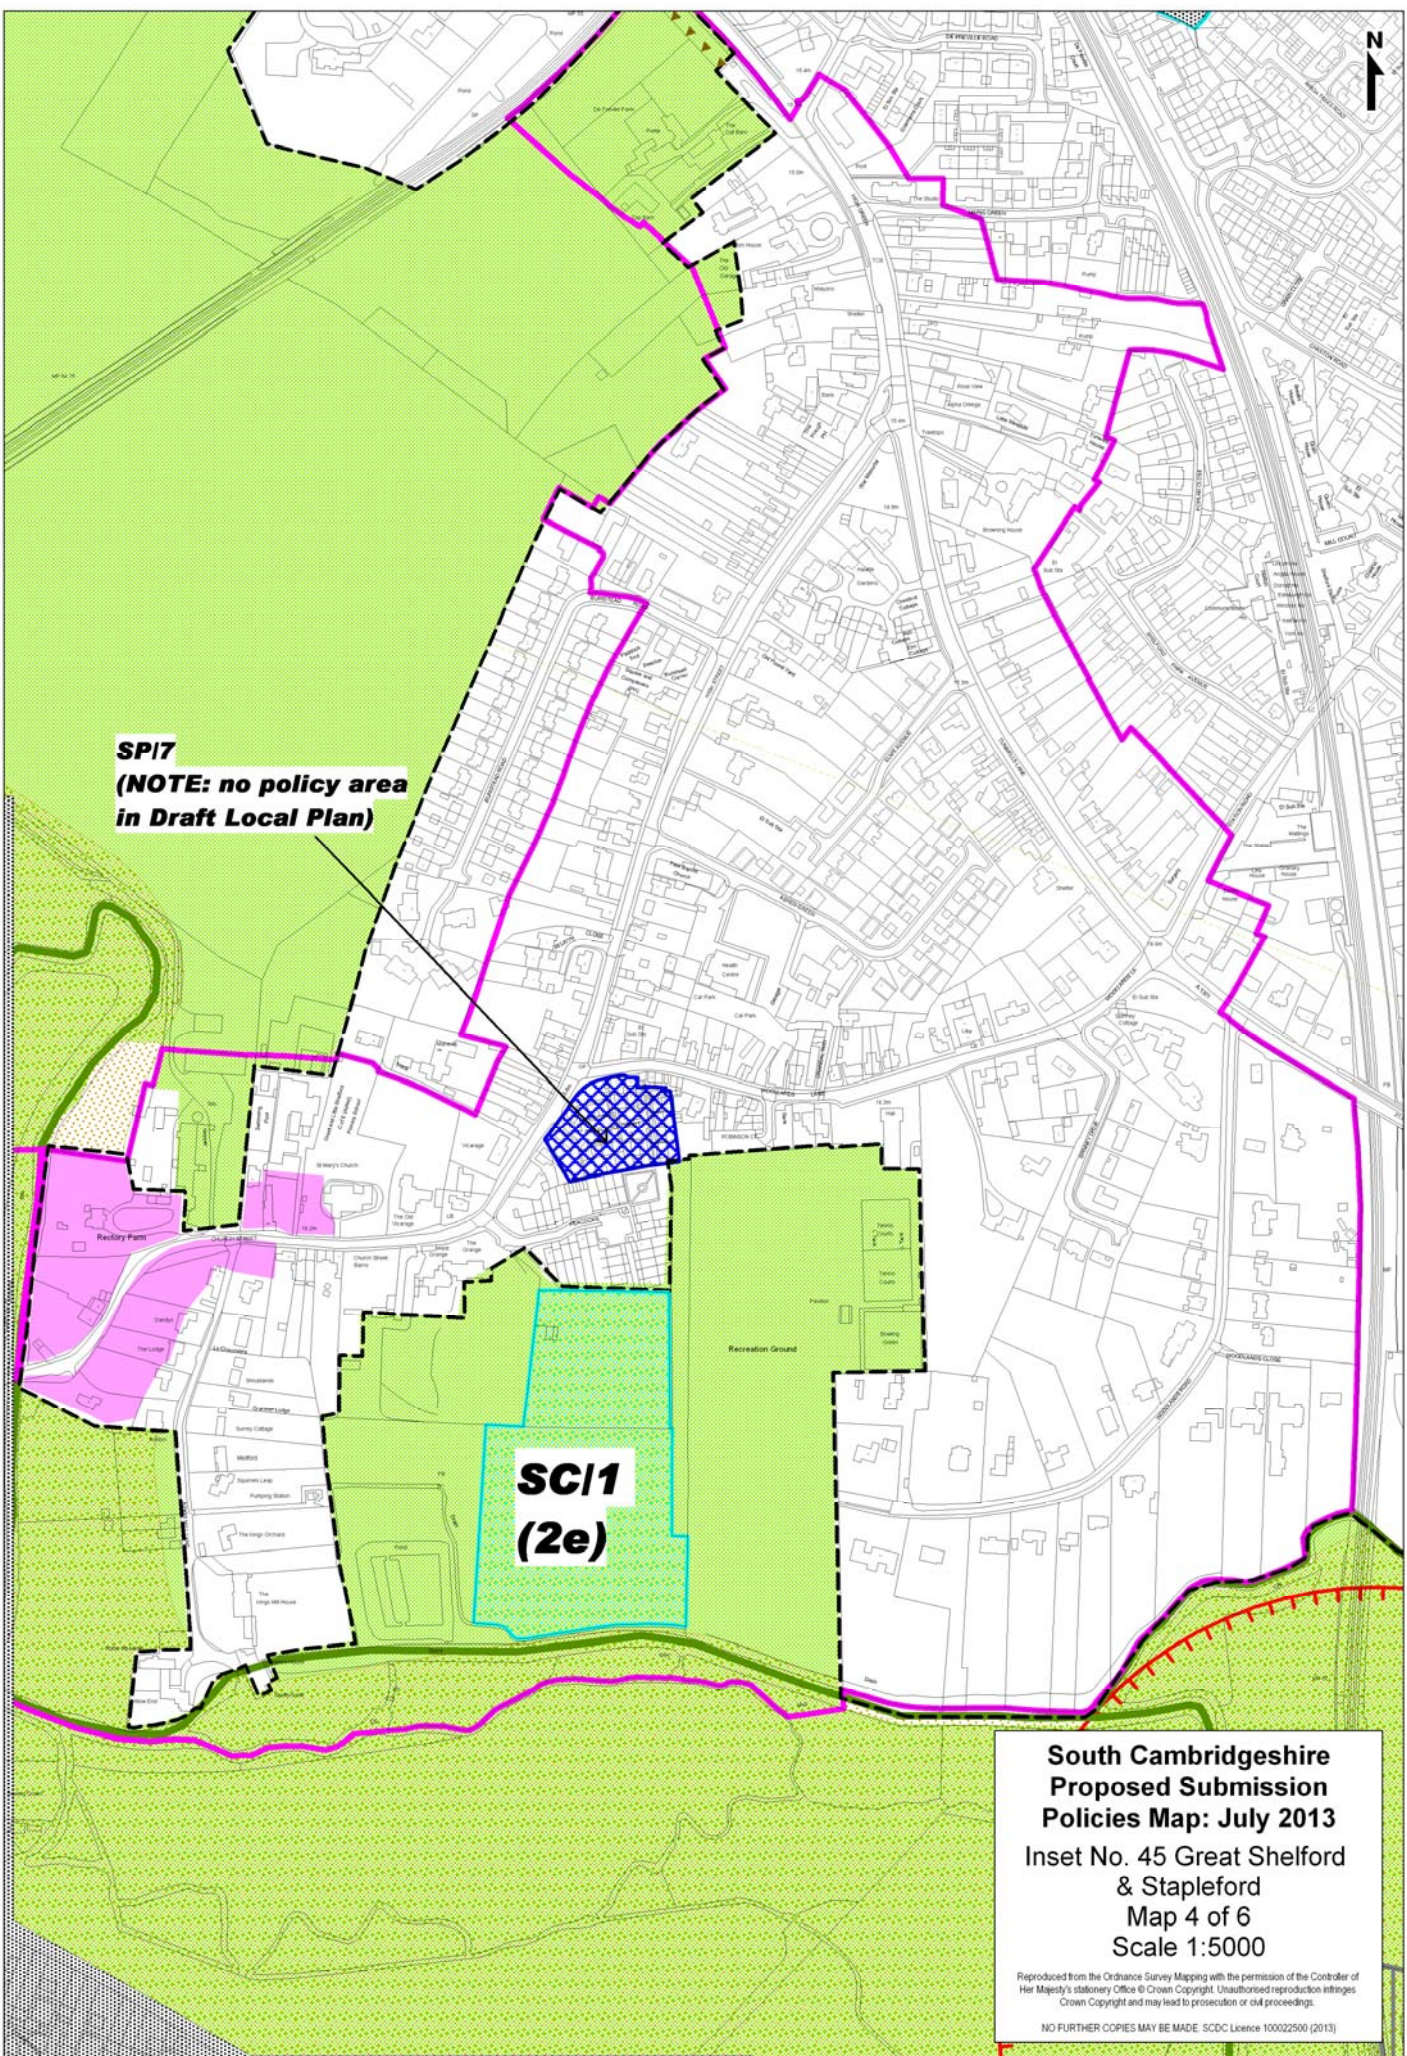

SPI7
(NOTE: no policy area
in Draft Local Plan)

SCI1
(2e)

**South Cambridgeshire
Proposed Submission
Policies Map: July 2013**
Inset No. 45 Great Shelford
& Stapleford
Map 4 of 6
Scale 1:5000

Reproduced from the Ordnance Survey Mapping with the permission of the Controller of Her Majesty's Stationery Office © Crown Copyright. Unauthorised reproduction infringes Crown Copyright and may lead to prosecution or civil proceedings.

NO FURTHER COPIES MAY BE MADE. SCDC Licence 100022500 (2013)