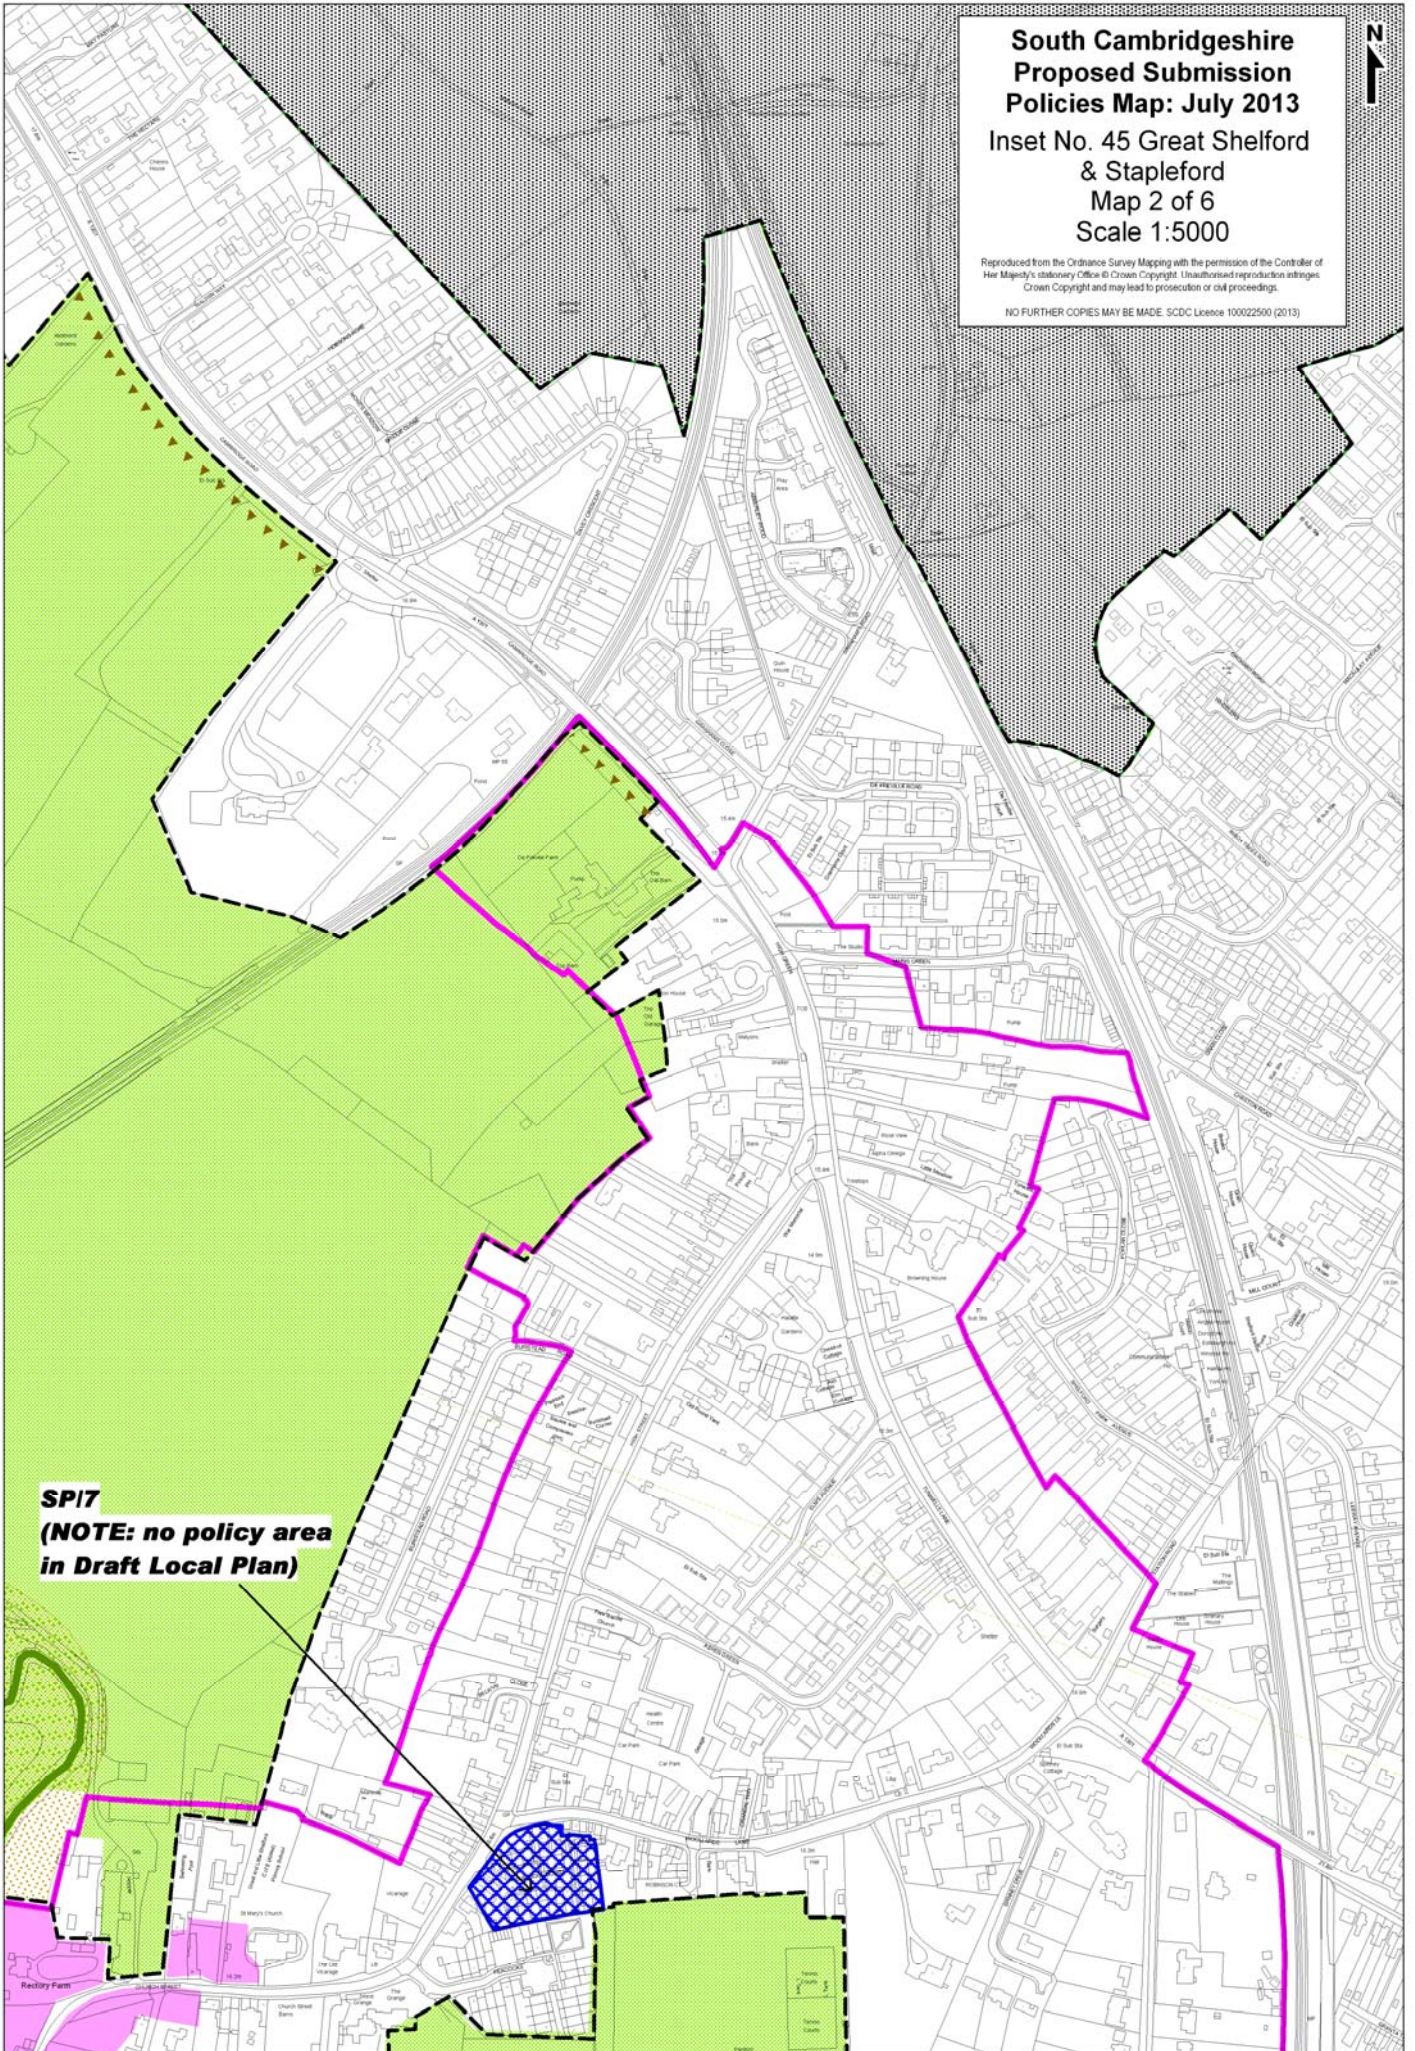

**South Cambridgeshire
Proposed Submission
Policies Map: July 2013**

**Inset No. 45 Great Shelford
& Stapleford
Map 2 of 6
Scale 1:5000**

**SP17
(NOTE: no policy area
in Draft Local Plan)**