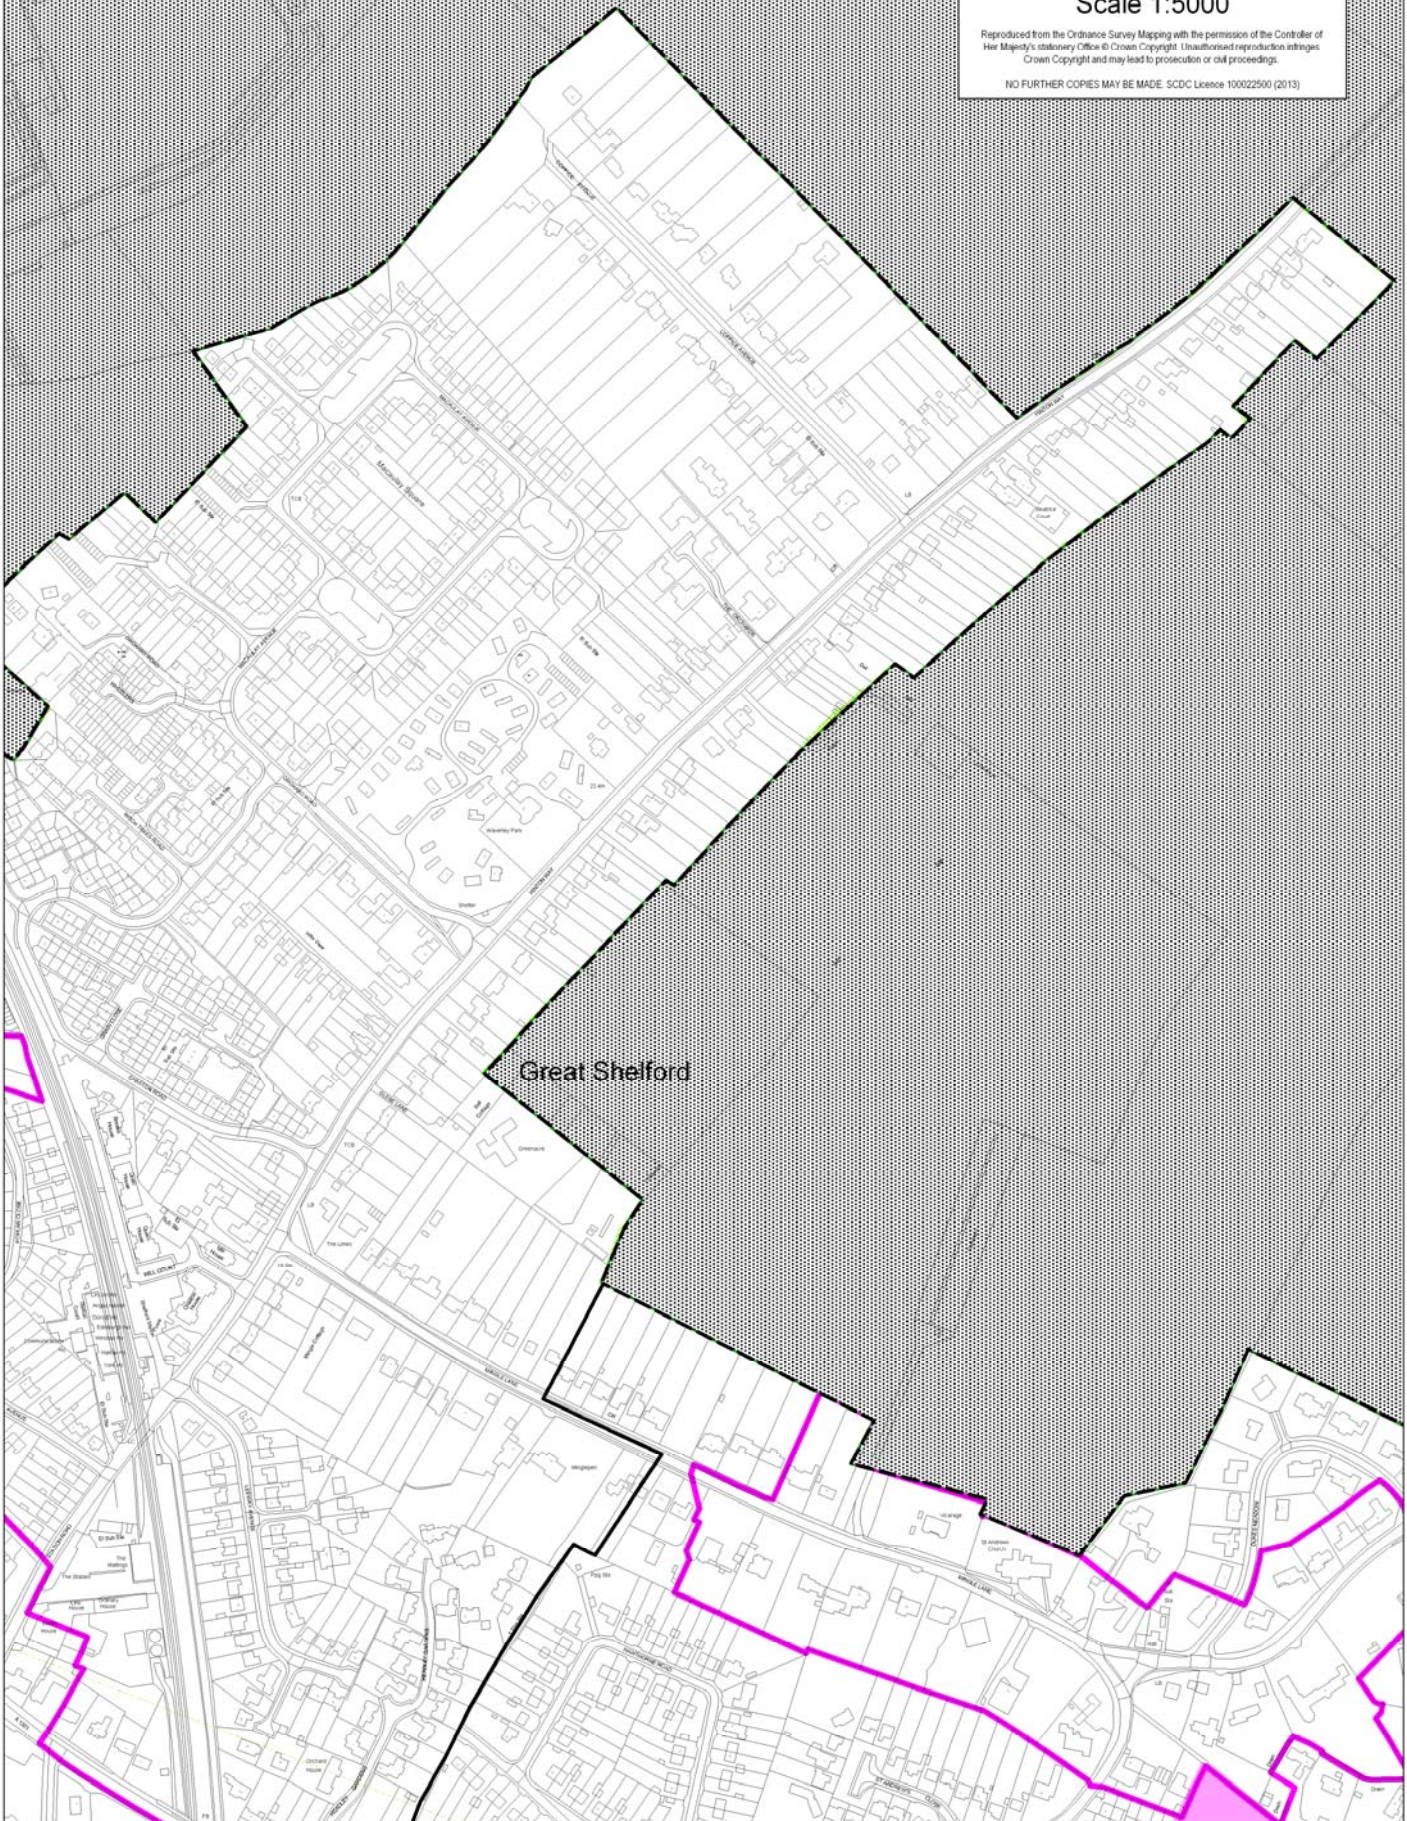

**South Cambridgeshire
Proposed Submission
Policies Map: July 2013**

**Inset No. 45 Great Shelford
& Stapleford
Map 3 of 6
Scale 1:5000**

NO FURTHER COPIES MAY BE MADE. SCDC Licence 100022500 (2013)

Great Shelford