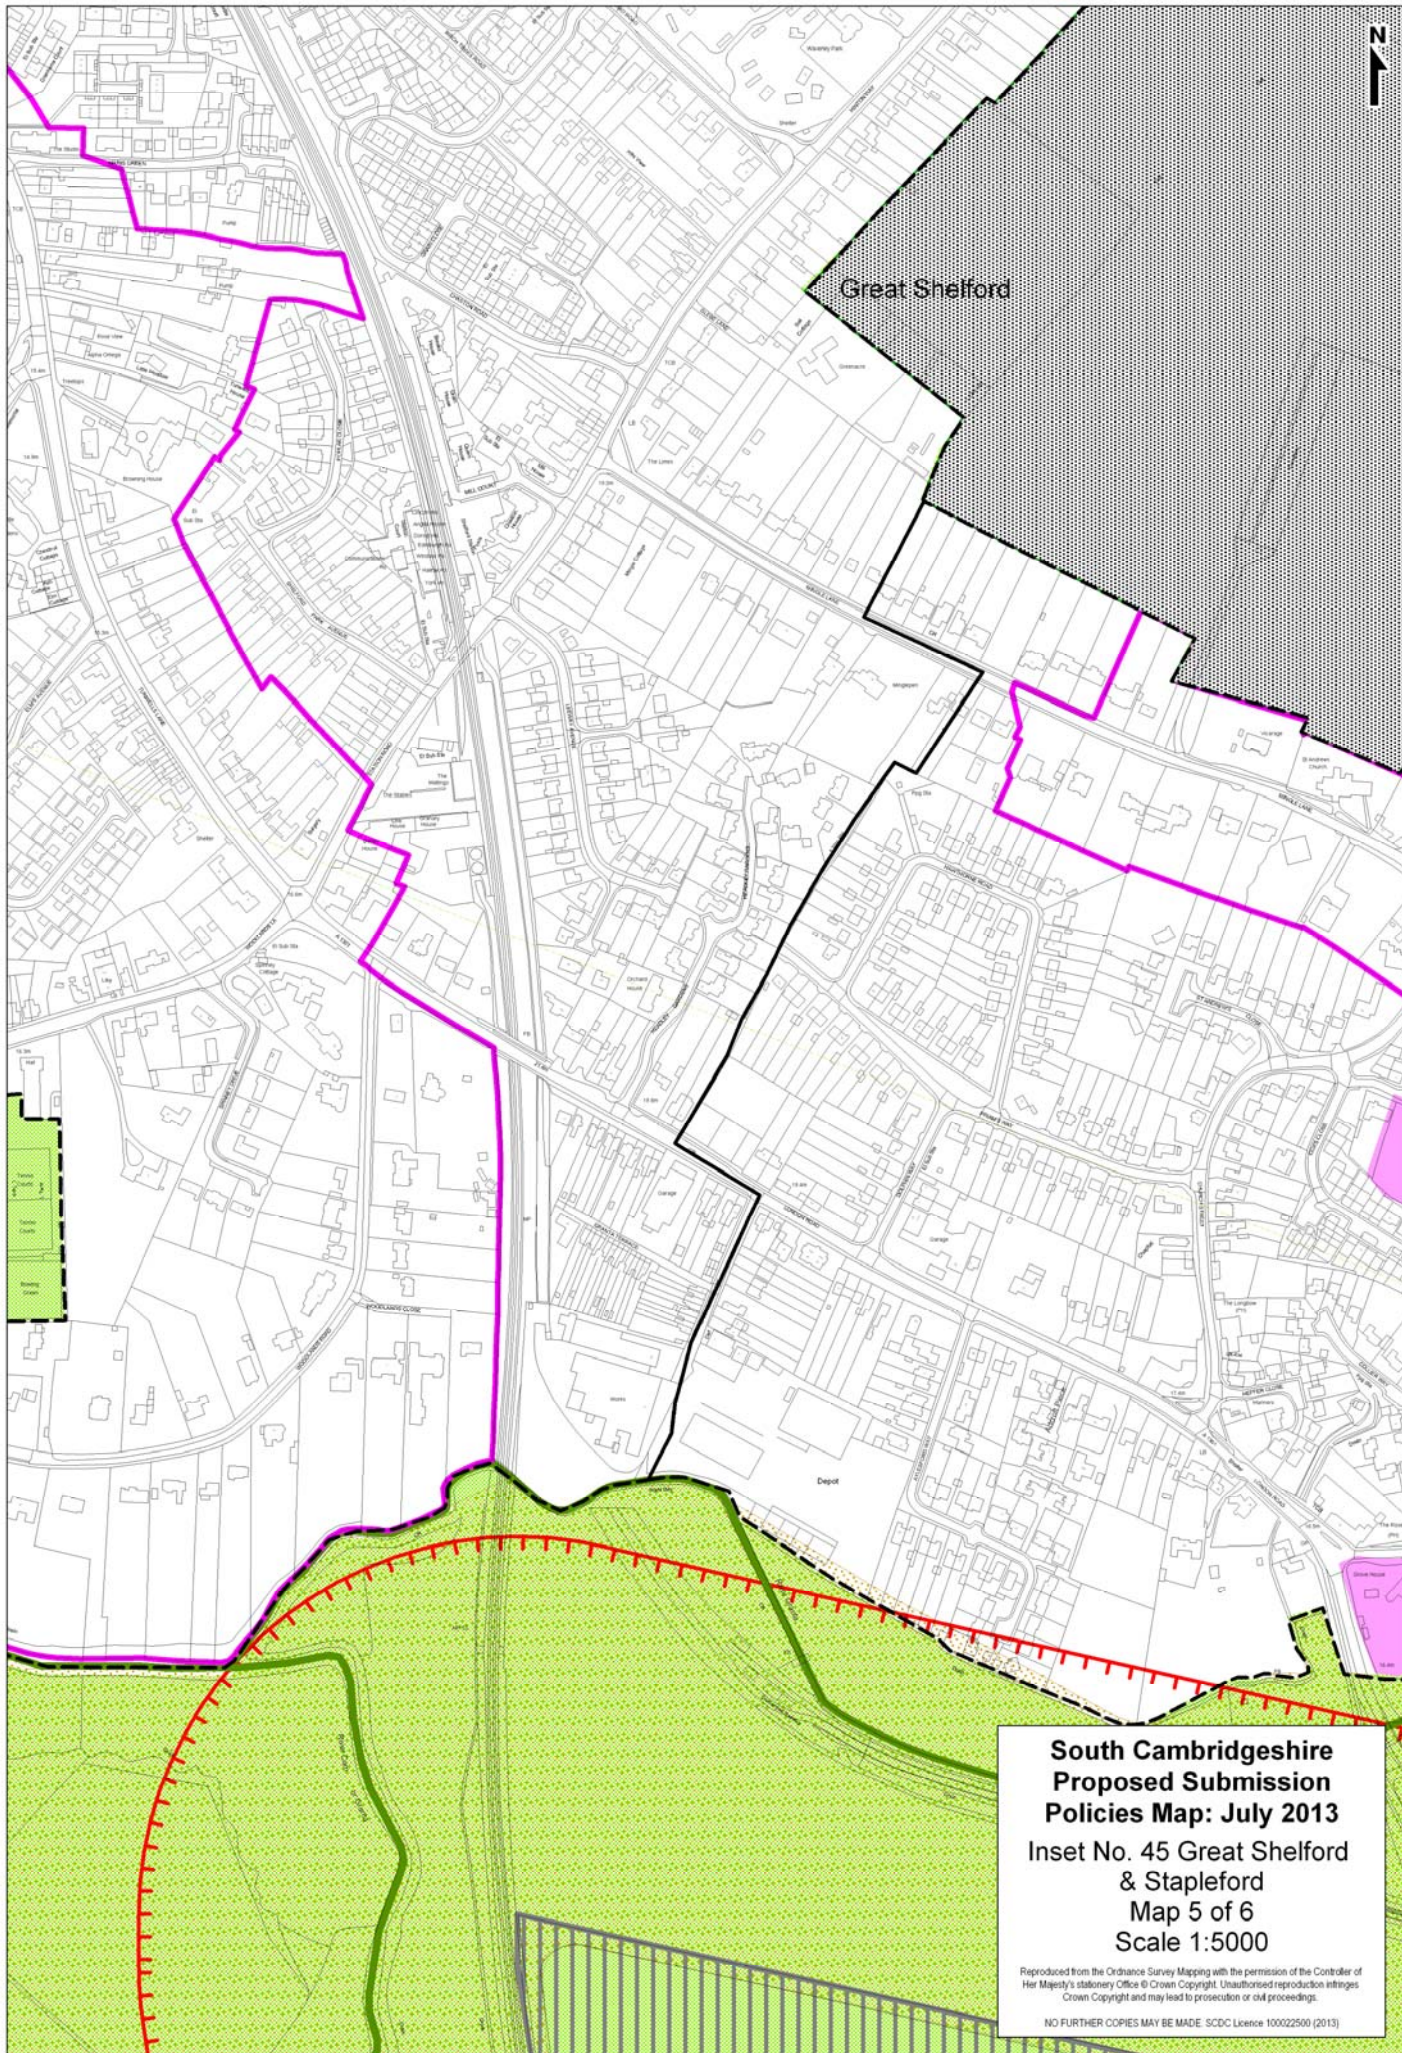

Great Shelford

Depot

**South Cambridgeshire
Proposed Submission
Policies Map: July 2013**
Inset No. 45 Great Shelford
& Stapleford
Map 5 of 6
Scale 1:5000